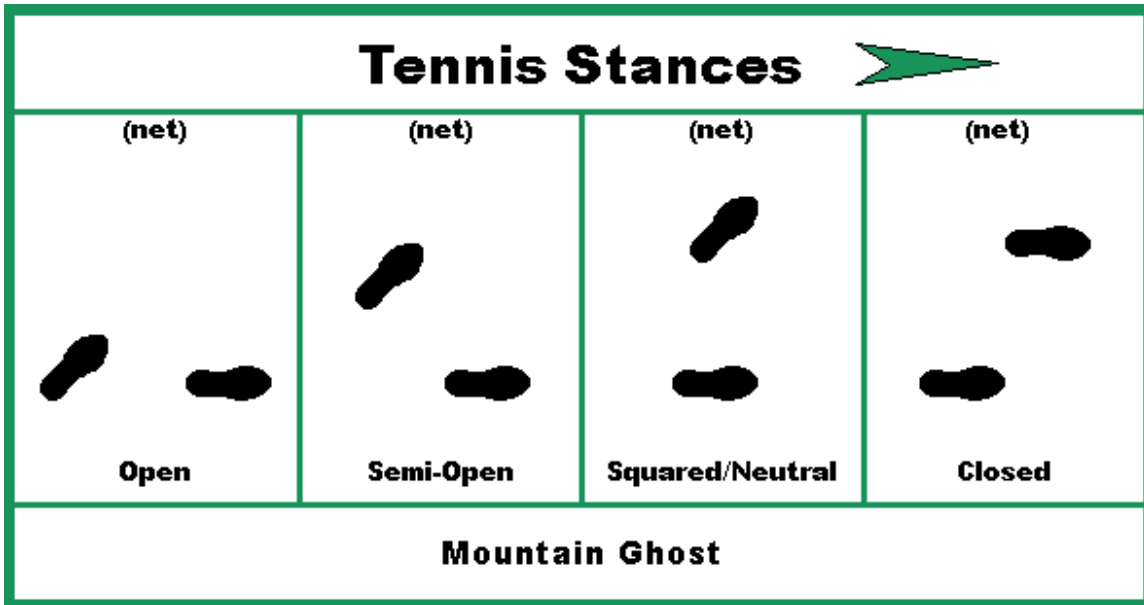

TENNIS STANCE DIAGRAMS

MG

MOUNTAIN GHOST TENNIS
Virtual Stroke Solutions